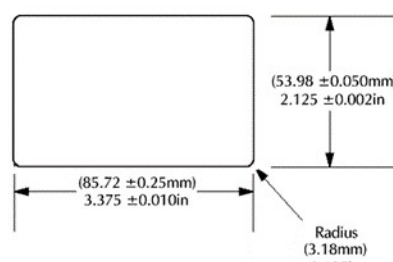

PRINTED RFID HF/NFC, LF, UHF ISO CARD

@RFID offers a wide range of RFID transponders. The **RFID ISO CARDS** integrate a copper (CU) wired (HF/NFC and LF version) or etched antenna (UHF version) with bonded RFID chip, laminated between six PVC layers. The sizes are strictly following the ISO 7810 ID1 standard 85,60 × 53,98 mm with thickness less than 0,85mm.

OPTIONS:

- Full 4x4 colours offset print is available, as well as chip encoding.

Combinations of different Frequencies in one card:

- Not connected
 - HF/NFC + LF
 - HF/NFC + UHF
 - LF + UHF
- Connected HF and UHF antenna to one UID- HF/NFC + UHF Chip EM4423
- Thin Card with 0,53 mm thickness is available
- Matt instead of brilliant surface
- Magnetic Stripe is available
- Other surface material PC, PET etc. is available